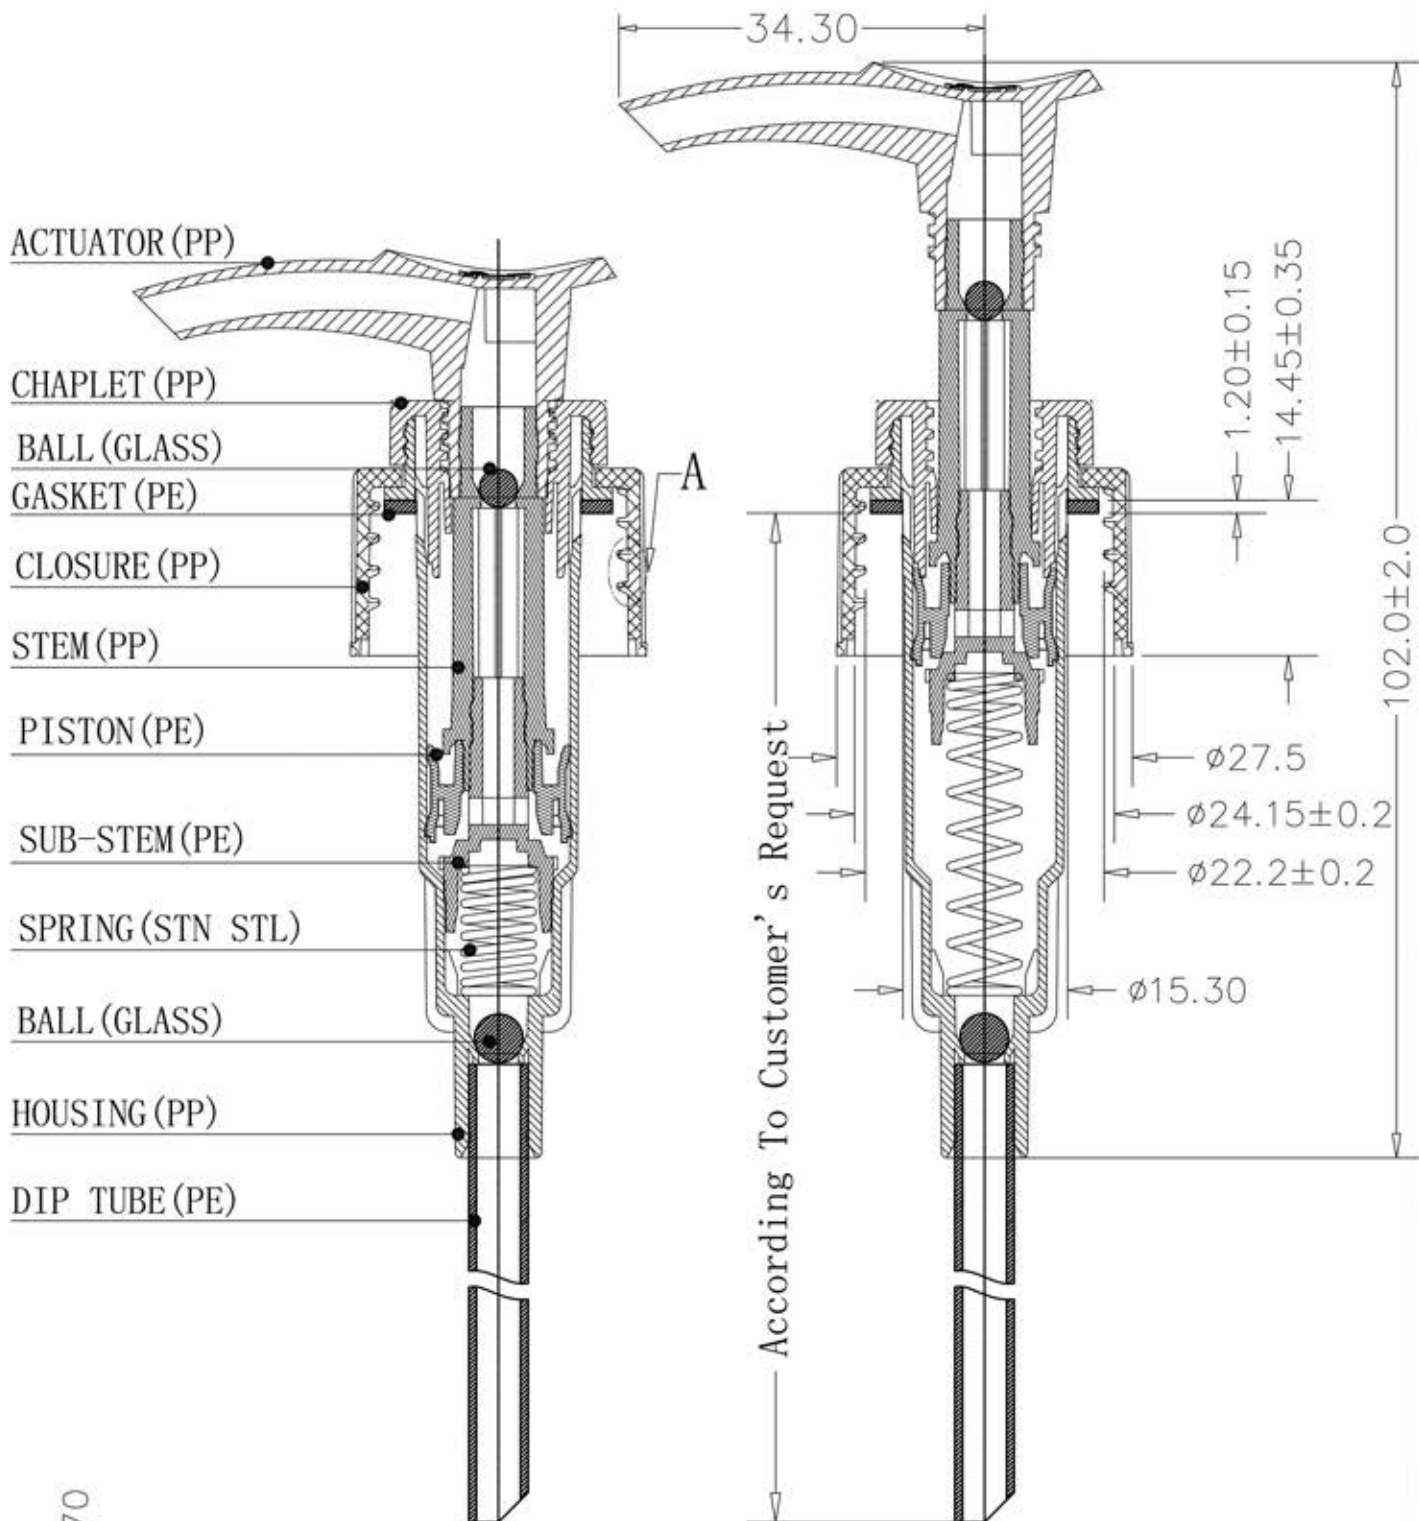

STYLE No. : L201CCA-24/410A

				All Rights Reserved			
				Item	L201CCA-24/410A	Material	
				Dwg No.	L201CCA-24/410A-A0	Version	A0
				ERP No.		Quantity	
				Drawing	Z:\L201	Plastic	
				Design	ZENG QI KUN 20200529	Cav	
				Audit	MO HENG JIN 20200529	Unit	mm
				Approval		Rate	1:1
Marker	Before modification	After modification	Date	Approval		Visual angle	
						Total	1 page(s)
							The 1st page