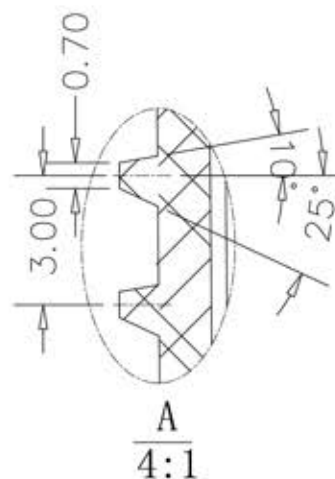

STYLE No. : L201CCA-24/410A

				All Rights Reserved			
				Item	L201CCA-24/410A	Material	
				Dwg No.	L201CCA-24/410A-A0	Version	A0
				ERP No.		Quantity	
				Drawing	Z:\L201	Plastic	
				Design	ZENG QI KUN 20200529	Cav	
				Audit	MO HENG JIN 20200529	Unit	mm
				Approval		Rate	1:1
Marker	Before modification	After modification	Date	Approval		Visual angle	
						Total	1 page(s)
							The 1st page

Assembly Drawing

DEMPSEY
INTERNATIONAL PACKAGING